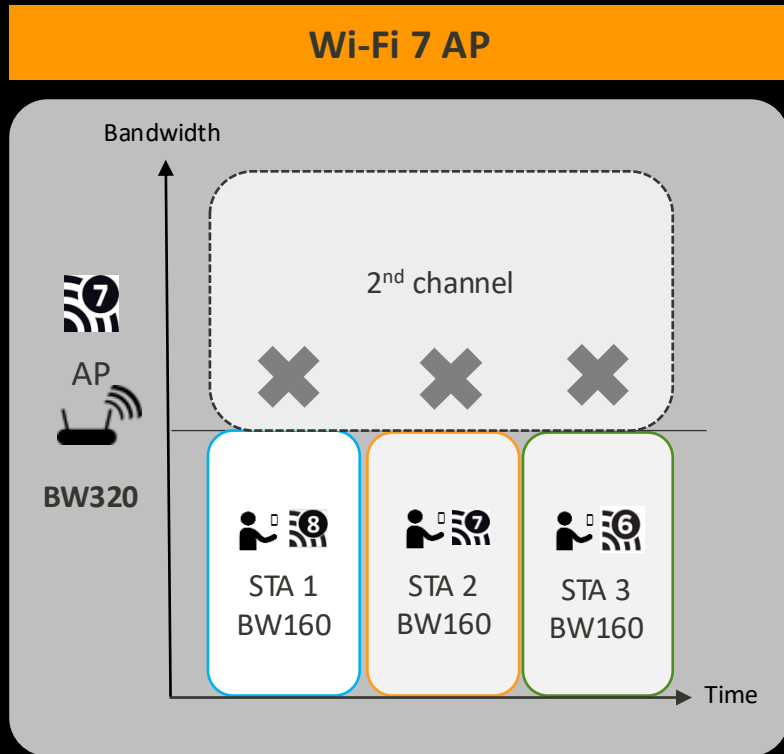

MediaTek Brings Wi-Fi 8 Benefits to Non-Wi-Fi 8 Clients

Reducing the three-year delay to mass Wi-Fi 8 adoption