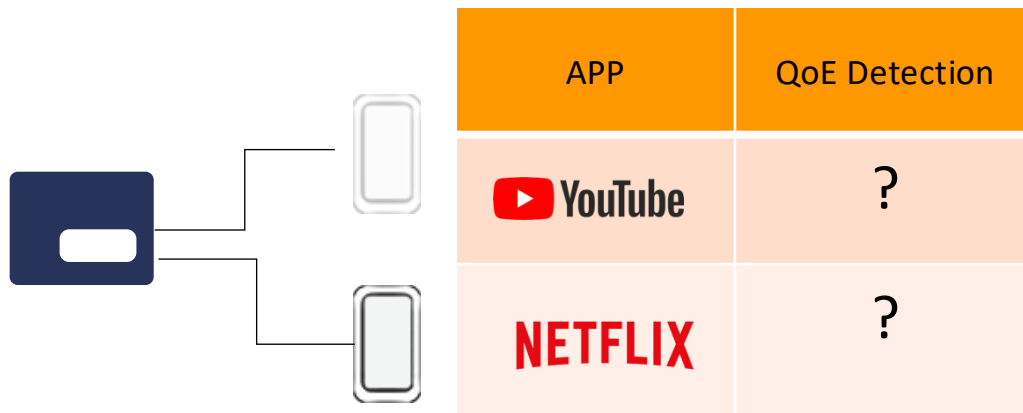

AI Video QoE Prediction Benefits

WITHOUT AI VIDEO QoE

Problem: Not being able to precisely identify the device suffering from video quality issues