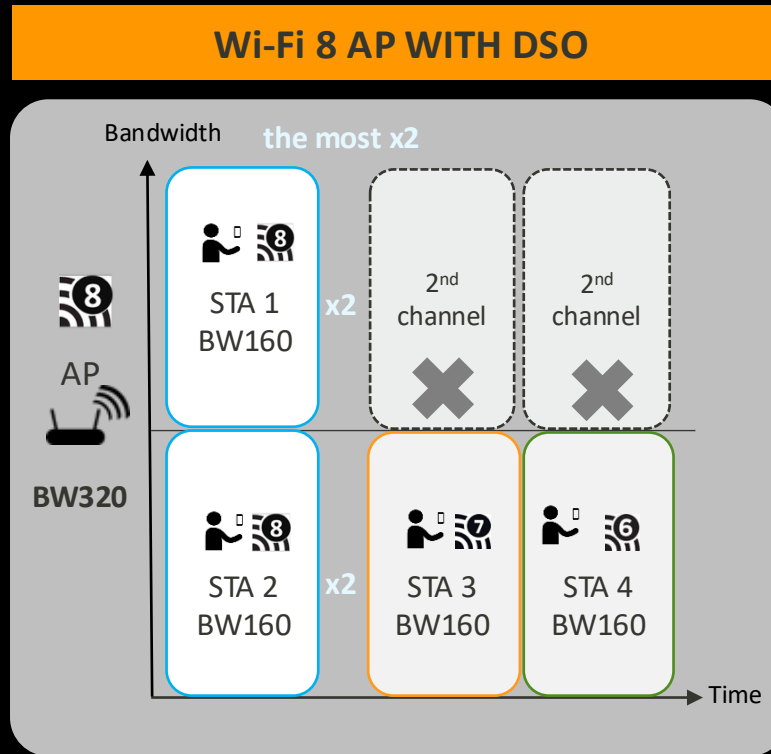

MediaTek Brings Wi-Fi 8 Benefits to Non-Wi-Fi 8 Clients

Reducing the three-year delay to mass Wi-Fi 8 adoption