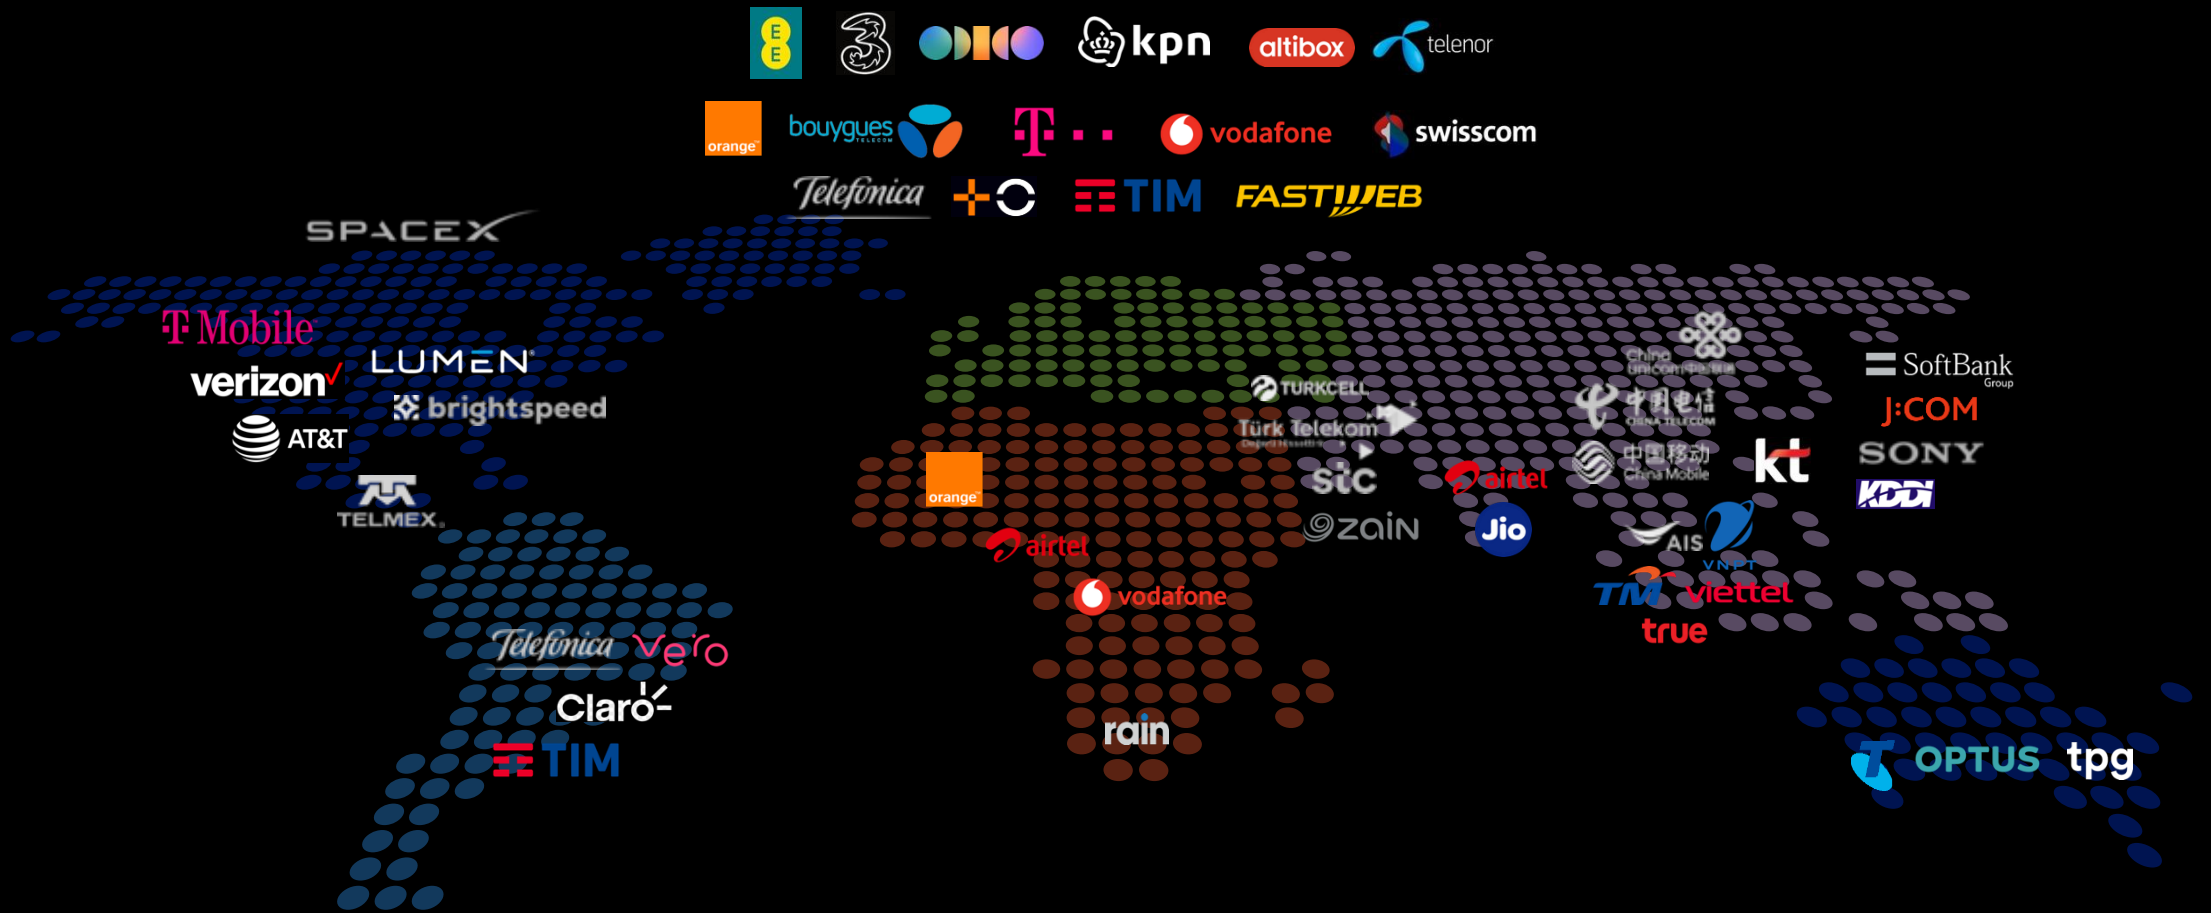

MediaTek India @MediaTekIndia

MediaTek and Starlink are working together to support wireless emergency alert messages over satellite communication, helping extend critical notifications beyond traditional network coverage. Through this collaboration, more mobile users will be able to receive alerts from the

MediaTek Broadband: The Fastest Growing

The Choice for Over 150 Operators

MEDIATEK