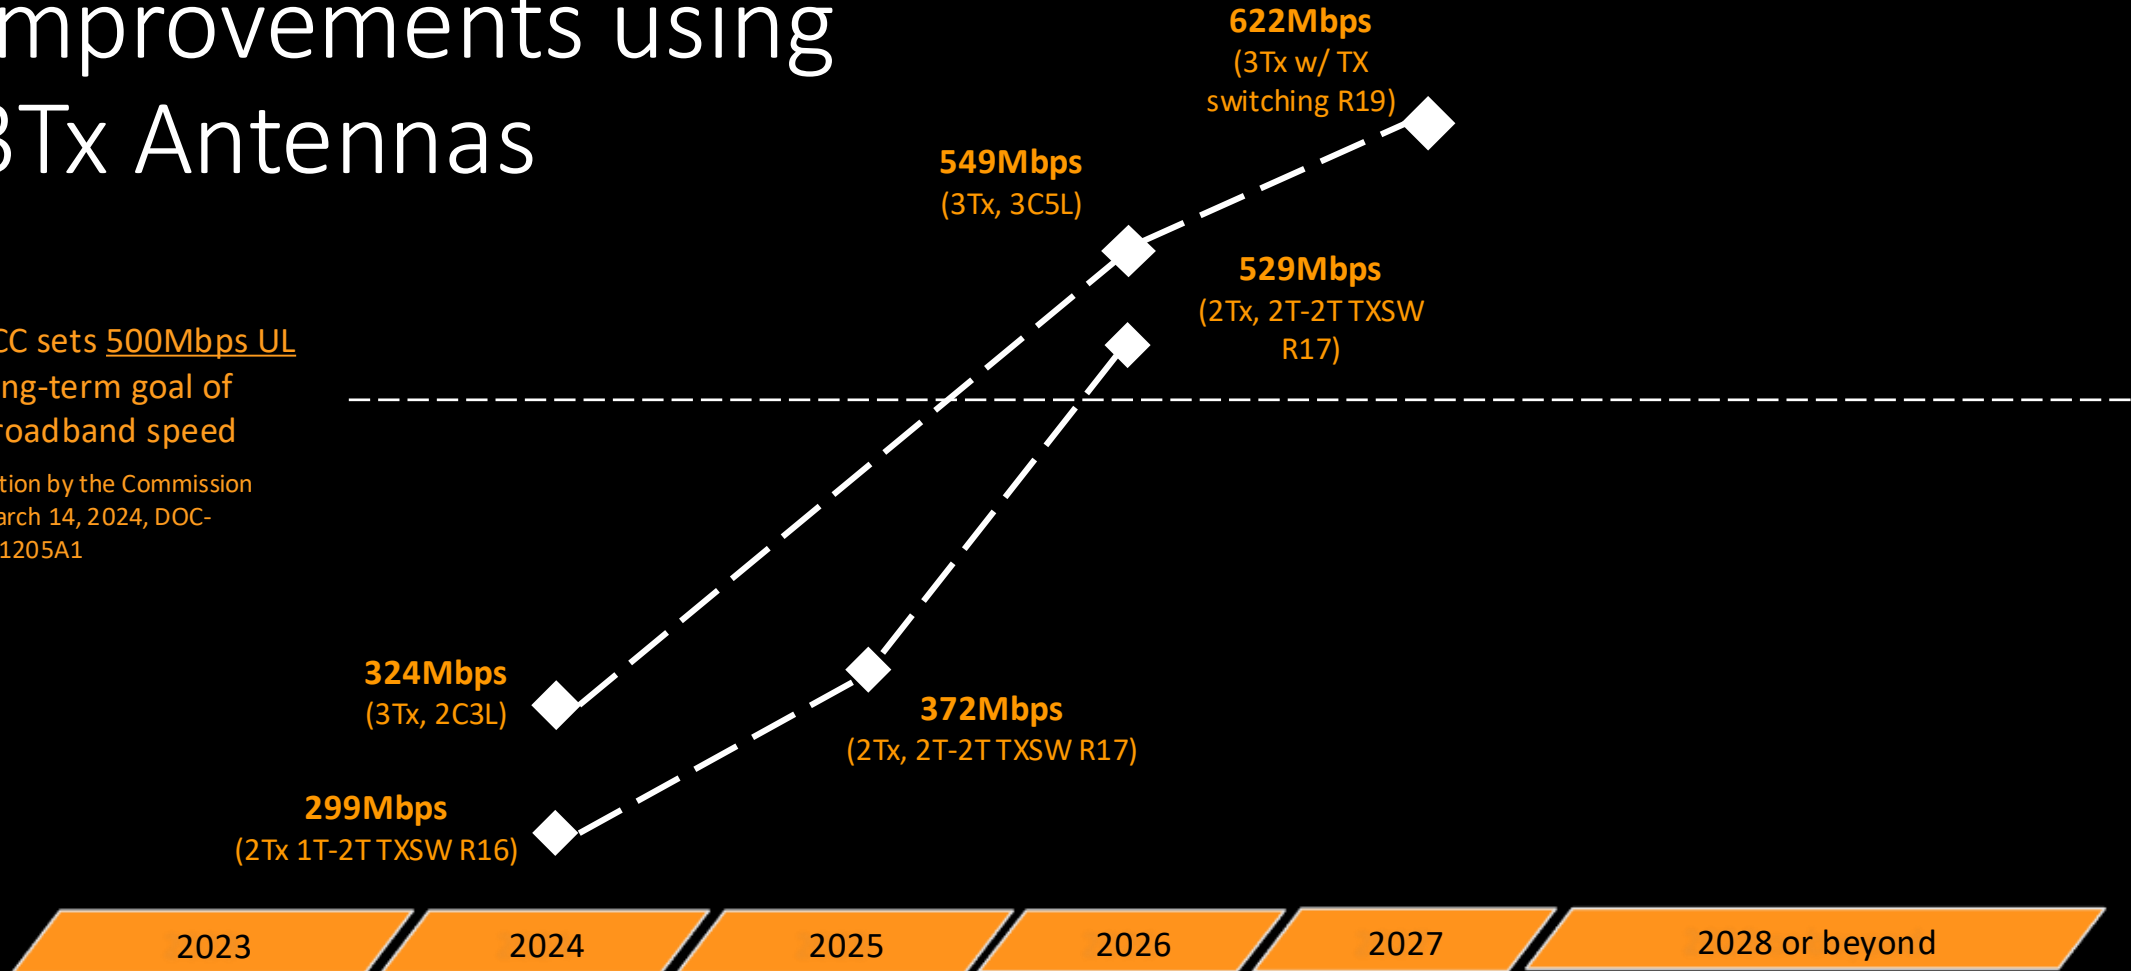

5G CPE Uplink Speed Improvements using 3Tx Antennas

Better Performance for AI Applications

FCC sets 500Mbps UL long-term goal of broadband speed

Action by the Commission
March 14, 2024, DOC-401205A1