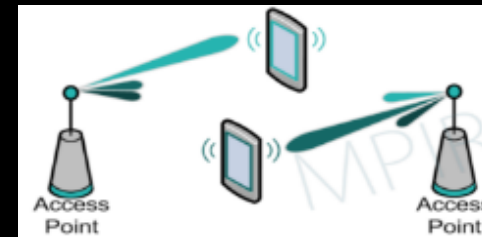

Comprehensive Support for Wi-Fi 8 Features

No competitor matches this level of support

IMPROVES AI EXPERIENCES

- 1 Enhanced Long Range (ELR) for better uplink range
- 2 Distributed Resource Units (DRU) for better uplink range & speed

2026 CES DEMO

BRINGS HIGHER SPEEDS EVERYWHERE

- 3 Unequal Modulation for more speed in different environments
- 4 More MCS Levels for more speed at intermediate distances

DEMOING IN Q2 2026

OFFERS CELLULAR-GRADE PERFORMANCE FOR MESH NETWORKS

- 5 Multi-AP Coordination just like CoMP introduced in LTE
- 6 Seamless Roaming with instant handovers

DEMOING IN Q3 2026

PROVIDES BETTER ENERGY EFFICIENCY

- 7 Dynamic Sub-Band Operation (DSO) for better efficiency
- Non-Primary Channel Access (NPCA) for improved channel utilization

2026 CES DEMO