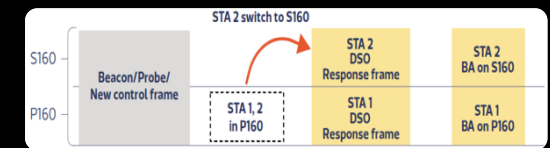

PROVIDES BETTER ENERGY EFFICIENCY

- 7 Dynamic Sub-Band Operation (DSO) for better efficiency
- Non-Primary Channel Access (NPCA) for improved channel utilization