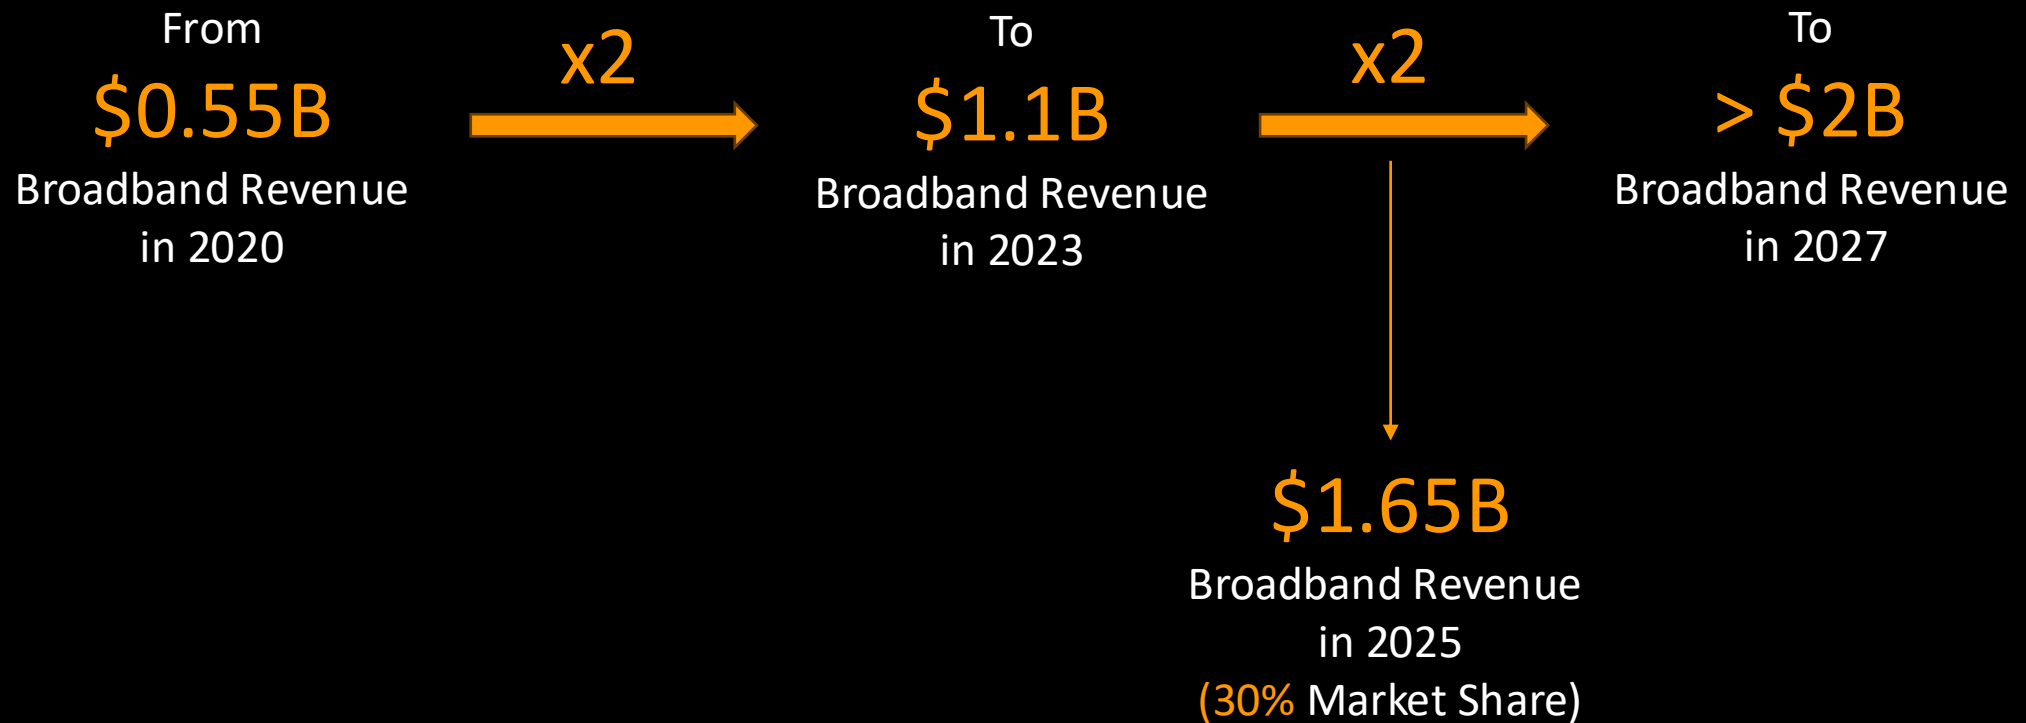

MediaTek Broadband: The Fastest Growing