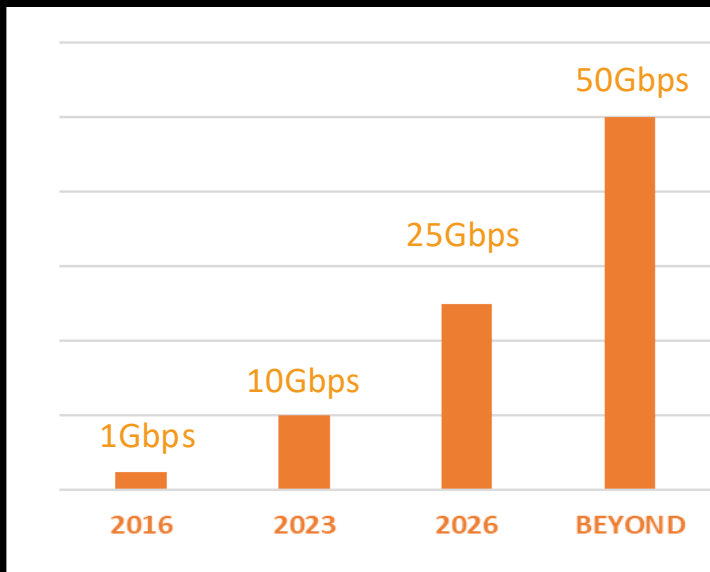

The Fastest Growing Fiber Platform Solution Provider

UP TO 50GBPS FIBER SPEEDS

TRIPLE COMPUTE TECHNOLOGY

CPU

- Multi-core Arm CPUs
- Secure boot, TrustZone
- Low power

Network Processor

- Frees up CPU
- Up to 16-cores/30K DMIPs
- Routing offload
- 10Gbps line rate security