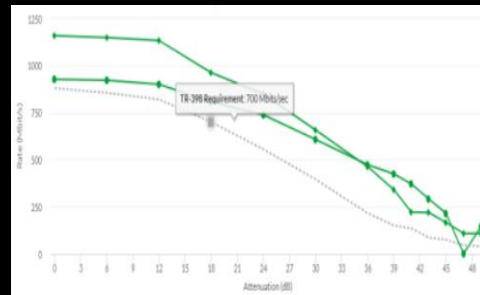

IMPROVES AI EXPERIENCES

- 1 Enhanced Long Range (ELR) for better uplink range
- 2 Distributed Resource Units (DRU) for better uplink range & speed

2026 CES DEMO

BRINGS HIGHER SPEEDS EVERYWHERE

- 3 Unequal Modulation for more speed in different environments
- 4 More MCS Levels for more speed at intermediate distances