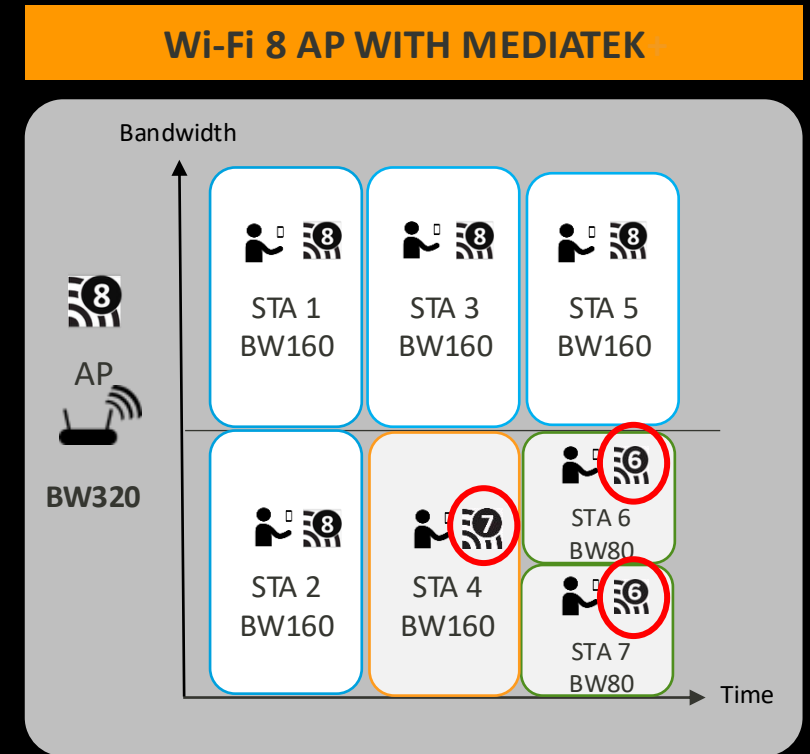

MediaTek Brings Wi-Fi 8 Benefits to Non-Wi-Fi 8 Clients

Reducing the three-year delay to mass Wi-Fi 8 adoption