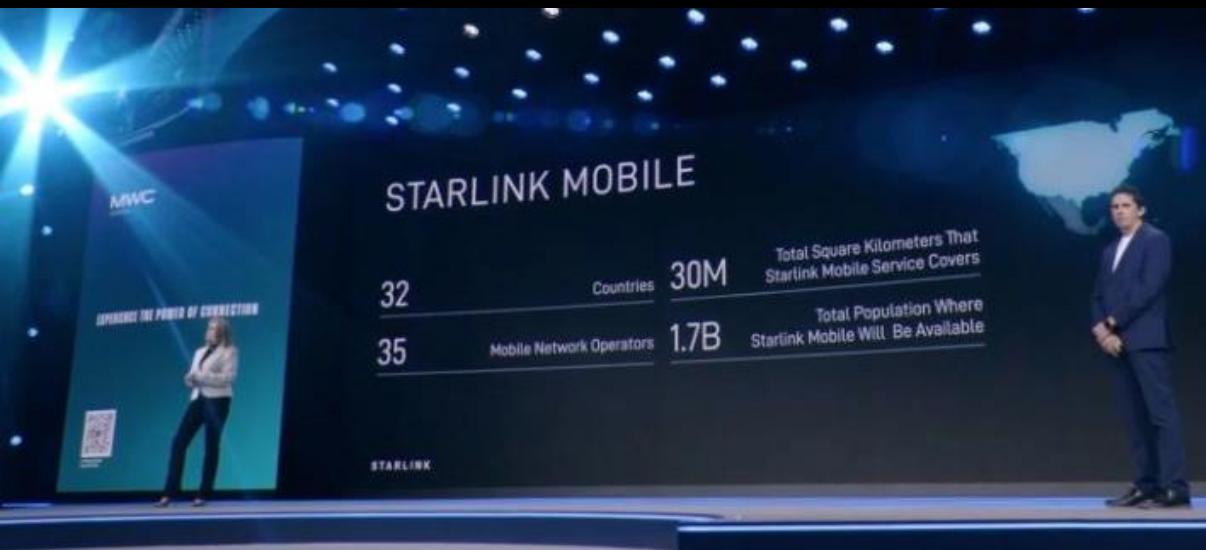

在 這裡 輸入 文字 來 搜尋

33°C Windy

下午 04:50 2025/10/8

Webex | 01:05:49 | 正在發言: Reid...

Collaboration with Starlink Mobile

Direct to Cell technology solves cellular coverage gaps → Unleashes NR-NTN broadband satellite services