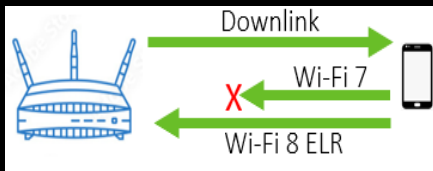

IMPROVES AI EXPERIENCES

- 1 Enhanced Long Range (ELR) for better uplink range
- 2 Distributed Resource Units (DRU) for better uplink range & speed

2026 CES DEMO

BRINGS HIGHER SPEEDS EVERYWHERE

- 3 Unequal Modulation for more speed in different environments
- 4 More MCS Levels for more speed at intermediate distances