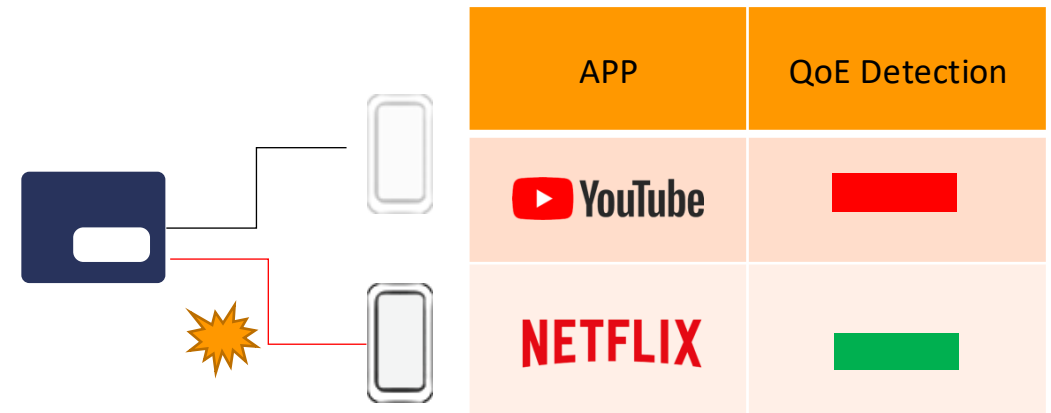

- Custom APIs
- Local presence

AI Video QoE Prediction Benefits

WITHOUT AI VIDEO QoE

Problem: Not being able to precisely identify the device suffering from video quality issues

WITH AI VIDEO QoE

- ① QoE visibility (video/gaming) on edge gateway
- ② Enhanced efficiency of root cause analysis
- ③ Efficient diagnostic on the device topology
- ④ Pro-actively trouble shooting before service call